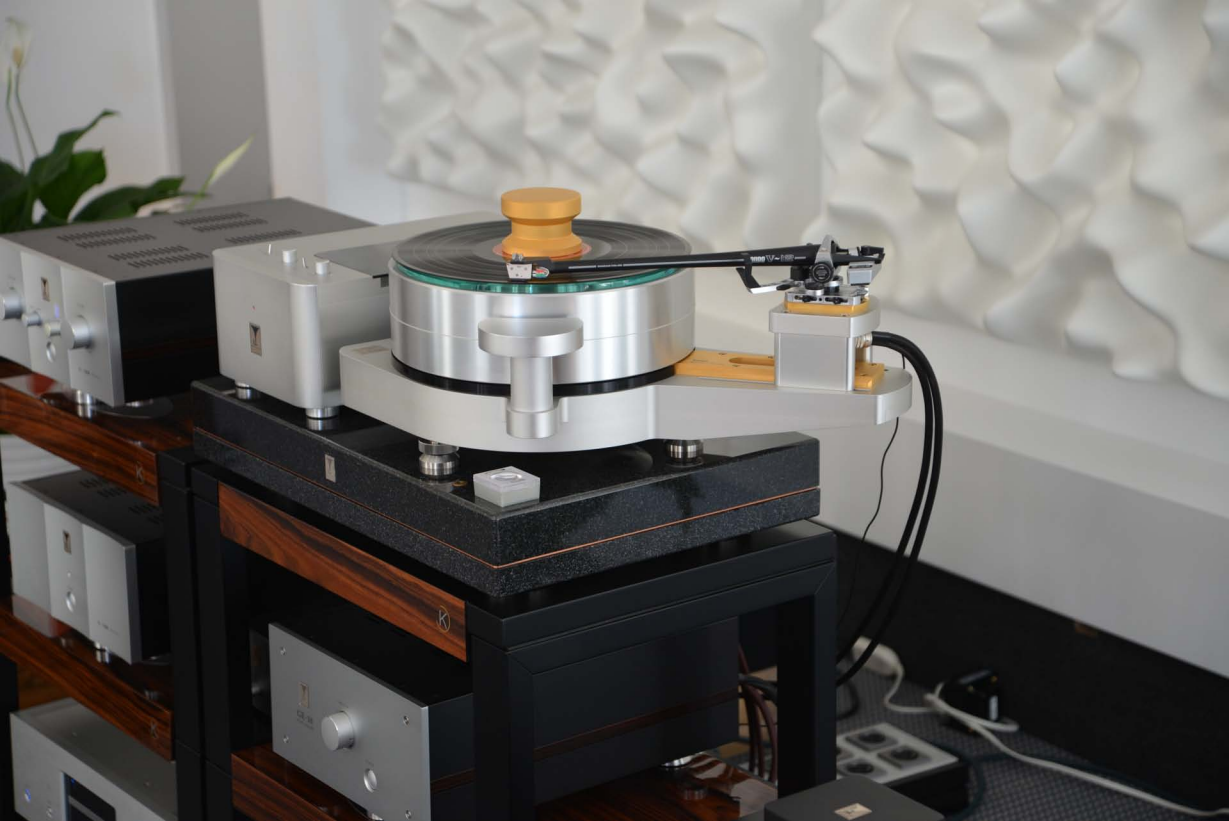

Kawero!

Kawero!
made in germany

KONDO

Overture

FUNCTION

VOLUME

POWER

© 2014 Overture Audio Corporation

MAUDIO.COM

awero®
made in germany

KONDO

Certificate of Authenticity
Model: *Thorne 1a-41*
Serial Number: *00021*

Certificate of Authenticity
Model: *Thorne 1a-41*
Serial Number: *00021*

Certificate of Authenticity
Model: *KSL-V-E*
Serial Number: *00021*